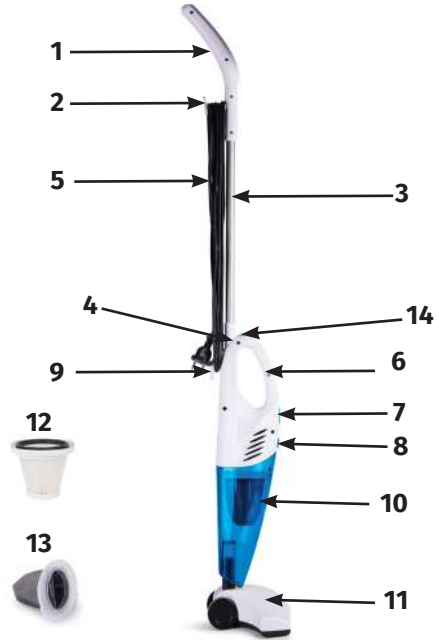

it is damaged.

- Do not aim the suction end towards humans and pets.
- Do not immerse the appliance body in water and prevent it from any spilling water.
- Acids, acetone and solvents cause damage and corrosions on the appliance. Do not use such agents while cleaning or wiping your appliance.
- Use only original parts and accessories for the appliance.
- Contact to the closest Authorized Service for repair and spare parts.

WARNING: Do not use the appliance to suck such flammable liquids as gasoline, thinner, alcohol, kerosene and the like, dusts and liquids with temperatures more than 60 °C and substances that pose fire risk, and wastes hazardous for health.

WARNING: The appliance you purchased has been designed for home use only and must not be used for commercial or industrial purposes.

II. DESCRIPTIONS

1. Extension Pipe Holder

2. Cord Hook

3. Extension Tube

4. Extension Tube Nest

5. Power Cord

6. Handle

7. On/Off Switch

8. Latch for Opening Dust Bag

9. Wrap-Around Cable Hook

10. Dust Container

11. Floor Brush

12. HEPA Filter

13. Cloth Filter

14. Extension Tube Release Button

III. TECHNICAL SPECIFICATIONS

Brand : Stilevs

Model : Zorro

Typ : EVS-610

Voltage : 220-240V AC

Frequency : 50/60Hz

Power (IEC) : 600W